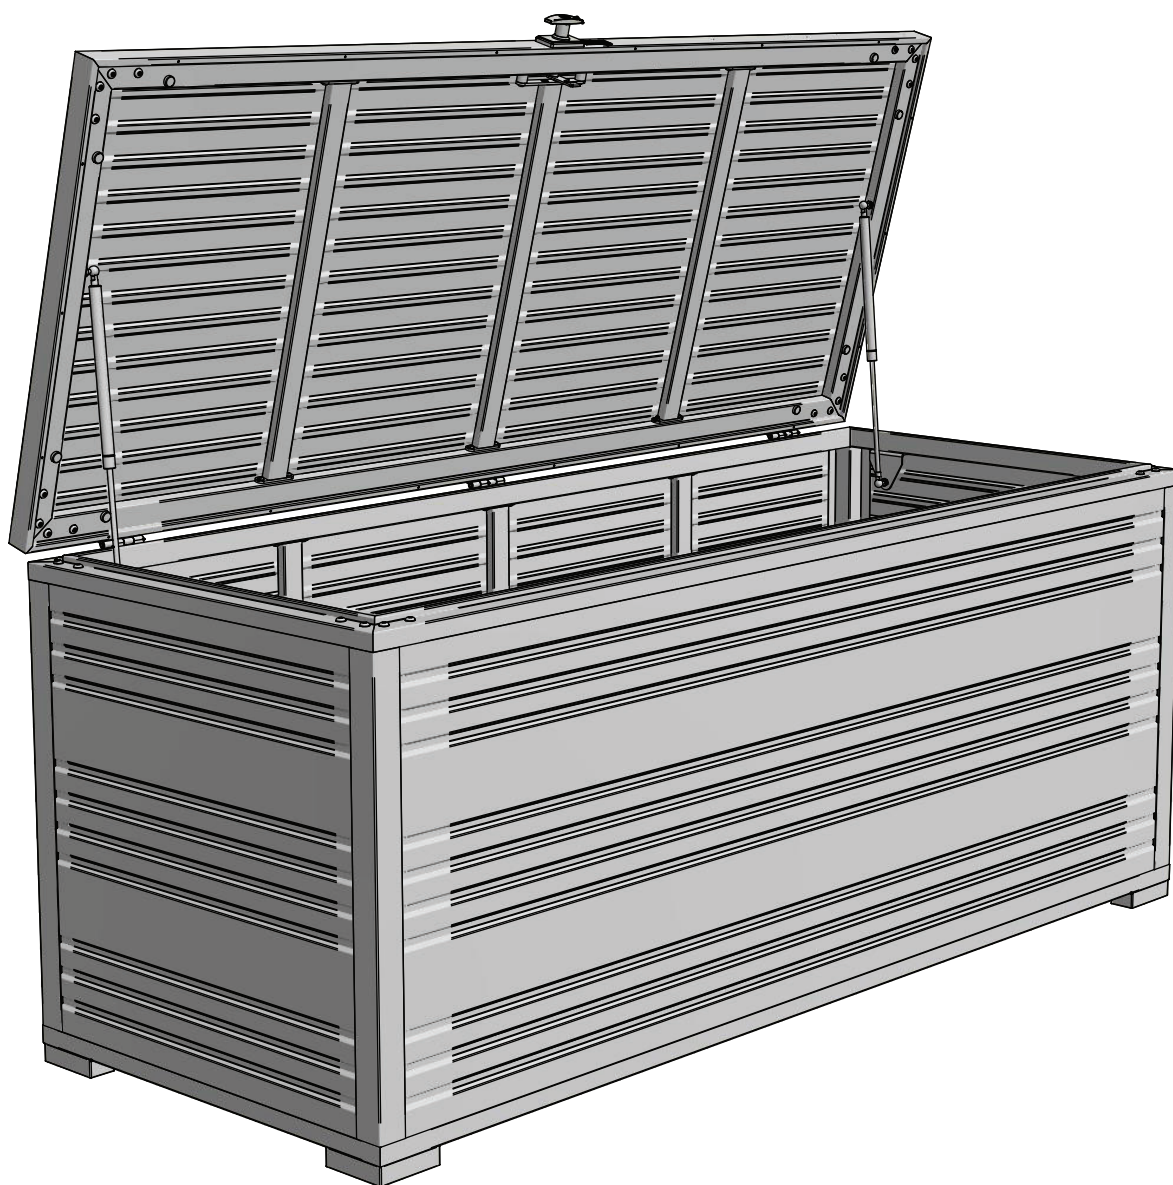

100149

American Design and Quality

Strongly made for lifetime on all weather conditions

VENTARIS
MY HAPPY HOME
— www.ventaris.ch —

Parts List

Item	Description	Part Number	Quantity
1	Corner Profile..	1600-0022	4
2	Side Panel..	1600-0611	2
3	Front Panel..	2000-0610	2
4	Cylinder..	2000-7004	2
5	Upper Frame Cover..	2000-8001	1
6	Bottom Frame..	2000-8002	1

Hardware

Item	Description	Part Number	Quantity
7	Machine Screw M6 x 16 mm, Stainless Steel..	MS6M16SS	28
8	Machine Screw M8 x 60 mm, Stainless Steel..	MS8M60SS	16
9	Hexagon Key 4 mm..	HK4M	1
10	Hexagon Key 5 mm..	HK5M	1
11	Hexagon Key 12 mm..	SK12M	1