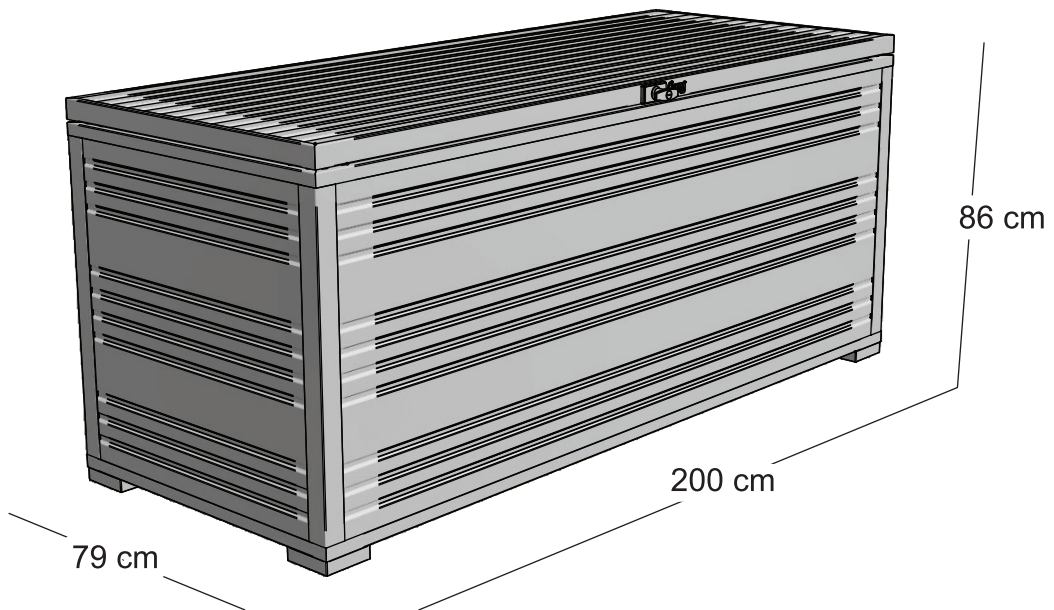

Product Information

Product Number

100149

Product Description

Aluminum Storage Box, 2 Meter.
Aluminum Profiles 1.2 mm.
Aluminum Panels 1 mm.
Stainless Steel Hardware.
Key Lock Handle.
Powder Coated.
UV Protected

Product Dimensions

Width: 200 cm
Depth: 79 cm
Height: 86 cm
Weight: 44.8 kg

Package Informations

Quantity by box: 1
Width: 204 cm
Depth: 89 cm
Height: 21 cm
Weight: 51.6 kg