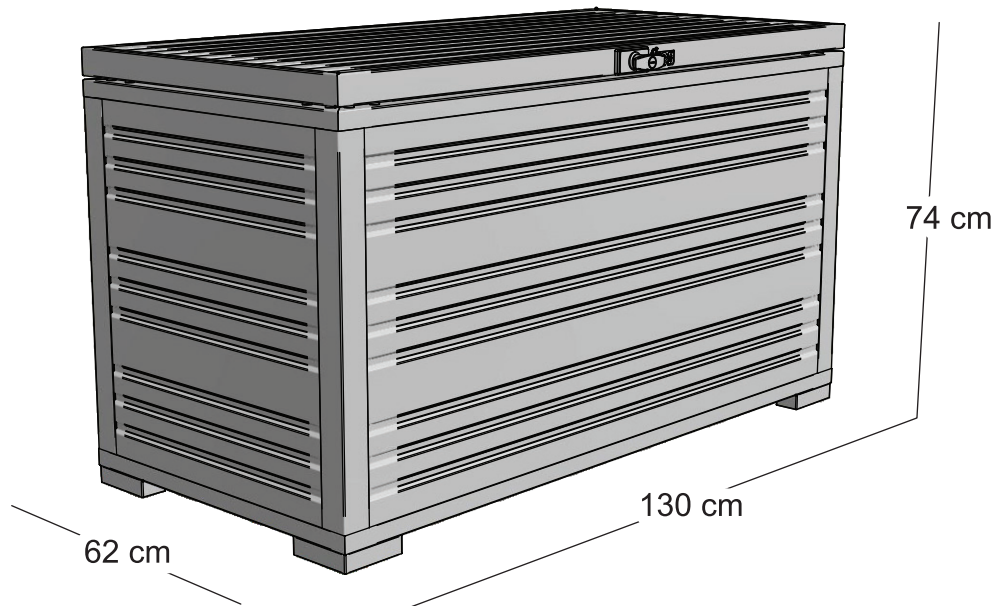

Product Information

Product Number

100146

Product Description

Aluminum Storage Box, 1.3 Meter.
Aluminum Profiles 1.2 mm.
Aluminum Panels 1 mm.
Stainless Steel Hardware.
Key Lock Handle.
Powder Coated.
UV Protected

Product Dimensions

Width: 130 cm
Depth: 62 cm
Height: 74 cm
Weight: 28.7 kg

Package Informations

Quantity by box: 1
Width: 134 cm
Depth: 82 cm
Height: 21 cm
Weight: 33.0 kg