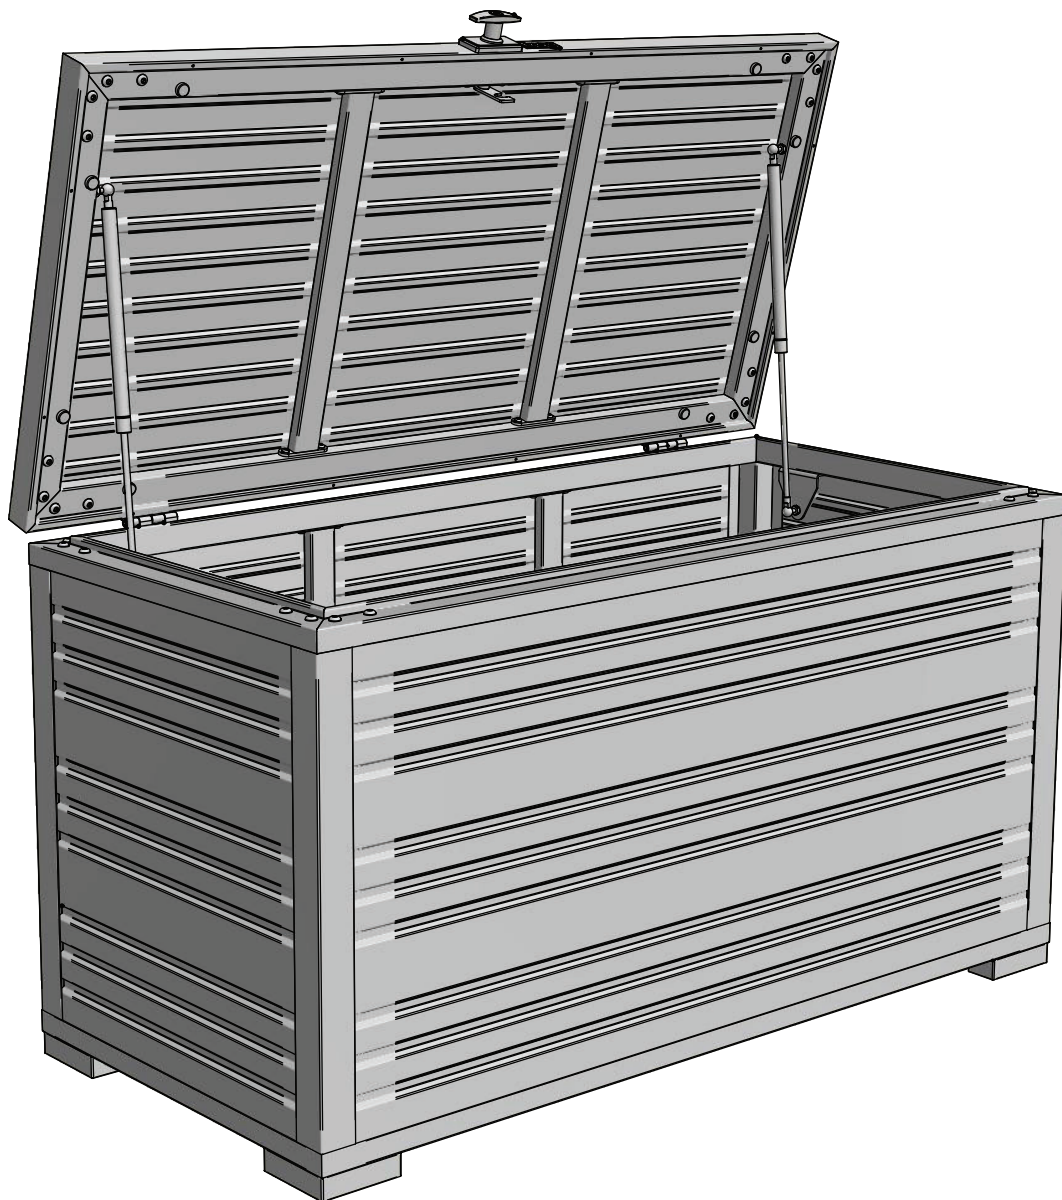

100146

American Design and Quality

Strongly made for lifetime on all weather conditions

VENTARIS
MY HAPPY HOME
— www.ventaris.ch —

Parts List

Item	Description	Part Number	Quantity
1	Corner Profile..	1300-0022	4
2	Front Panel..	1300-0610	2
3	Side Panel..	1300-0611	2
4	Upper Frame Cover..	1300-8001	1
5	Bottom Frame..	1300-8002	1
6	Cylinder..	2000-7004	2